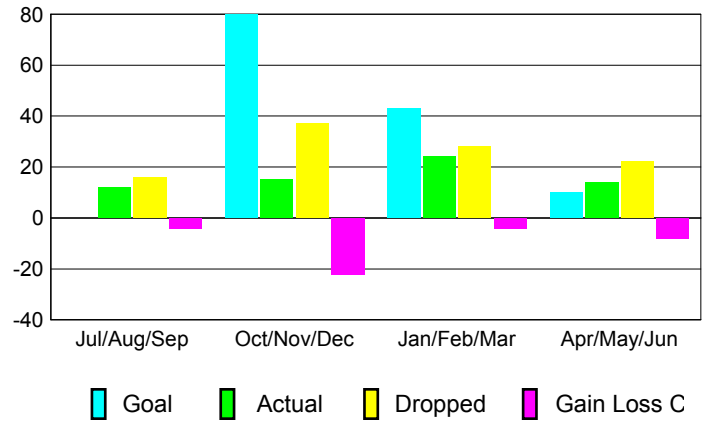

GMT: **MICHAEL BUTLER**

Location: **OKLAHOMA**

GMT CA: **1**

CLUBS

Month	New Club Goal	Actual New Clubs	Actual Dropped Clubs	Gain/Loss of Clubs
2012-2013				
Jul/Aug/Sep	0	0	0	0
Oct/Nov/Dec	2	0	0	0
Jan/Feb/Mar	1	0	0	0
Apr/May/June	1	0	0	0
Totals	4	0	0	0

Club Results 2012-2013

Goal, New, Dropped, Gain/Loss

MEMBERSHIP

Month	Net Memb Goal	Actual New Memb	Actual Dropped Memb	Gain/Loss of Memb
2012-2013				
Jul/Aug/Sep	0	12	16	-4
Oct/Nov/Dec	80	15	37	-22
Jan/Feb/Mar	43	24	28	-4
Apr/May/June	10	14	22	-8
Totals	133	65	103	-38

Membership Results 2012-2013

Goal, New, Dropped, Gain/Loss

YTD Status Quo Clubs 2012-2013

Status Quo Clubs Compared to Status Quo Members

Gender Comparison 2012-2013

Club Gain/Loss 2012-2013

Membership Gain/Loss 2012-2013