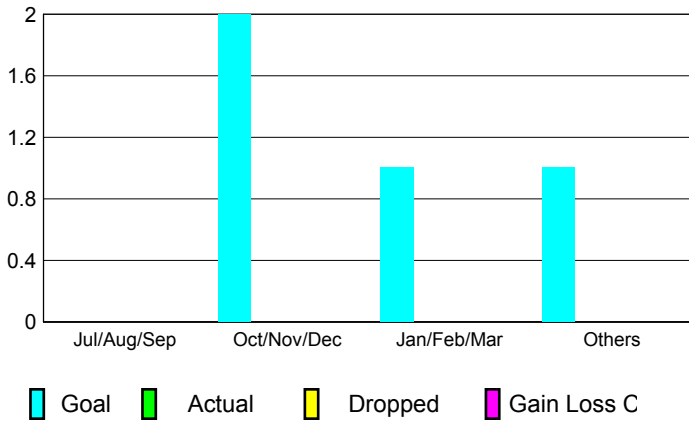

GMT: **MICHAEL BUTLER**

Location: **OKLAHOMA**

GMT CA: **1**

CLUBS

Month	New Club Goal	Actual New Clubs	Actual Dropped Clubs	Gain/Loss of Clubs
2012-2013				
Jul/Aug/Sep	0	0	0	0
Oct/Nov/Dec	2	0	0	0
Jan/Feb/Mar	1	0	0	0
Apr/May/June	1	0	0	0
Totals	4	0	0	0

Club Results 2012-2013

Goal, New, Dropped, Gain/Loss

MEMBERSHIP

Month	Net Memb Goal	Actual New Memb	Actual Dropped Memb	Gain/Loss of Memb
2012-2013				
Jul/Aug/Sep	0	12	16	-4
Oct/Nov/Dec	80	15	37	-22
Jan/Feb/Mar	43	24	28	-4
Apr/May/June	10	14	22	-8
Totals	133	65	103	-38